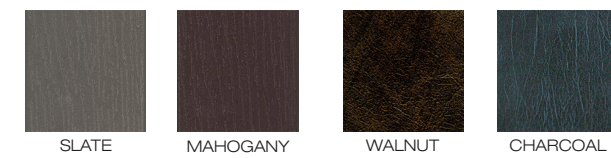

Exterior Colors