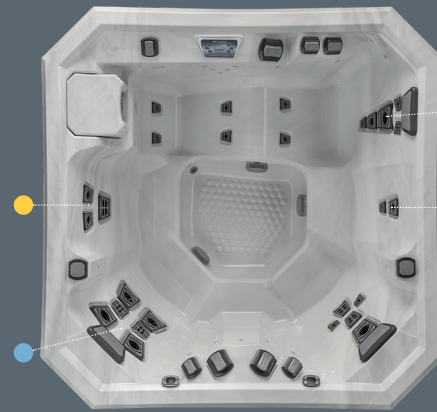

### V65L: 4 PERSON HOT TUB

Specialized Seats: ● Deep-Tissue ● Relaxation ● Swedish

The V65L is your personal vacation at home. Its compact size fits tight spaces, and can be located anywhere thanks to 120 Volt plug-and-play convenience. 22 Jetpods soothe weary muscles, and a comfortable Commander's Lounge lets you really chill out. Just add friends for serious fun!