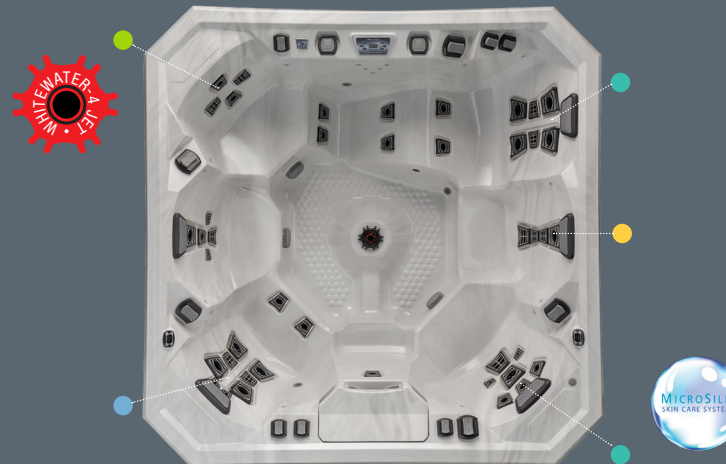

V94L: 7 PERSON HOT TUB

Specialized Seats: ● Deep-Tissue ● Relaxation ● Shiatsu ● Swedish (2)

The V94L, with its full Commander's Lounge, is the laid-back brother to the V94. Two dual-speed pumps, the V-O-L-T system, 44 Jetpods, and five V³ Controls create revitalizing therapy. Plus, the Whitewater-4 jet delivers a volcanic eruption of exhilarating therapy, especially to feet and legs.

	US/CA 60Hz	INTL 50Hz
DIMENSIONS	94 X 94 X 36 in	239 X 239 X 91 cm
CAPACITY	7	7
SEATS	7	7
JETS	44	44
V³ CONTROLS	5	5
PUMPS	Two 2-SPEED	Two 2-SPEED
FLOW RATE	320 GPM	1211 LPM
ELECTRICAL	240V 30 OR 50A	230V 32A*
WATER CAPACITY	445 Gal	1685 L
WEIGHT DRY/FULL	840/4555 lb	381/2066 kg