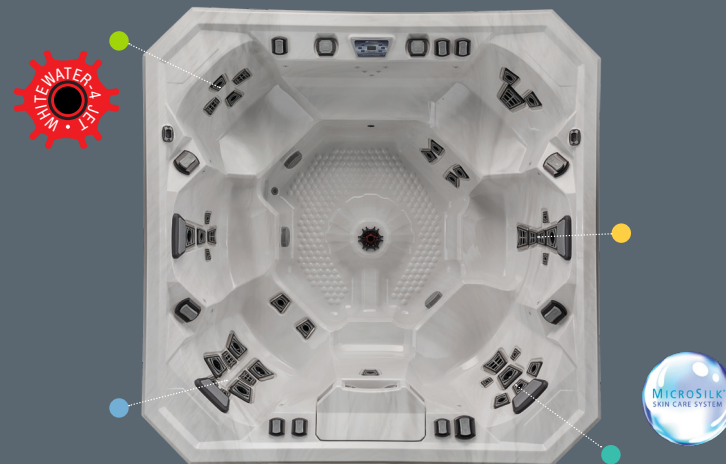

V94: 8 PERSON HOT TUB

Specialized Seats: ● Deep-Tissue ● Relaxation ● Shiatsu ● Swedish

The V94 is a virtual giant, providing all the room you need. The Whitewater-4 jet delivers a volcanic eruption of exhilarating therapy. Add two dual-speed pumps, the V-O-L-T system and 40 Jetpods, and you have one dynamic hot tub engineered for a crowd!

	US/CA 60Hz	INTL 50Hz
DIMENSIONS	94 X 94 X 36 in	239 X 239 X 91 cm
CAPACITY	7	7
SEATS	8	8
JETS	41	41
V³ CONTROLS	5	5
PUMPS	Two 2-SPEED	Two 2-SPEED
FLOW RATE	320 GPM	1211 GPM
ELECTRICAL	240V 30 OR 50A	230V 32A*
WATER CAPACITY	400 Gal	1514 L
WEIGHT DRY/FULL	840/4176 lb	381/1894 kg