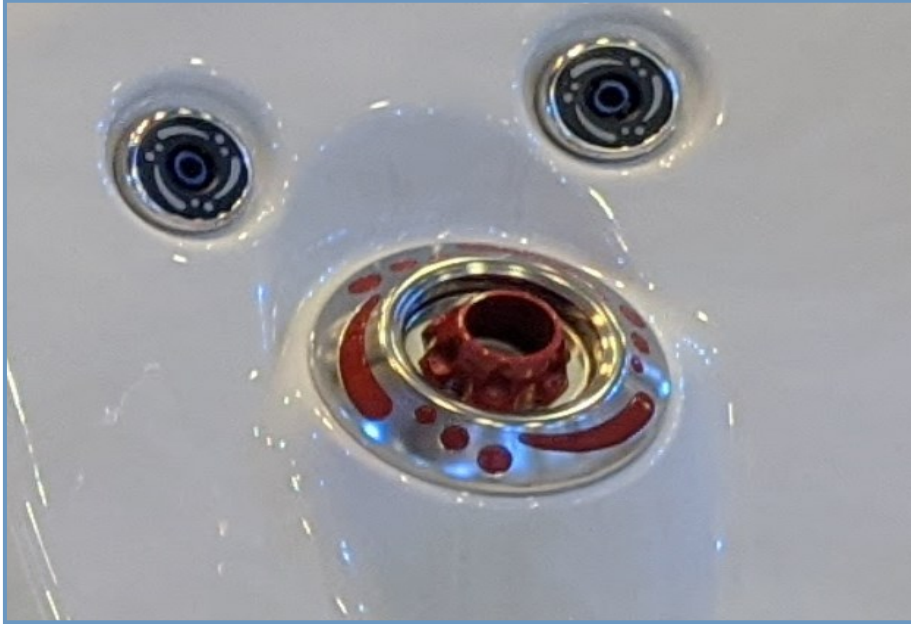

# Crown Series — SPIRIT

HIGH-FLOW THERAPY | CONSTANTCLEAN+® | MICROSILK®

FEATURING

**HIGH-FLOW THERAPY:**

EXPANDED H.O.T. ZONES®

DFC VALVES

**CONSTANTCLEAN+®**

**MICROSILK®**

## H.O.T. Zones—The Soak is Everything!

Marquis' unique Hot Output Therapy (H.O.T.) Zones have been expanded for the Crown Series

**NEW**