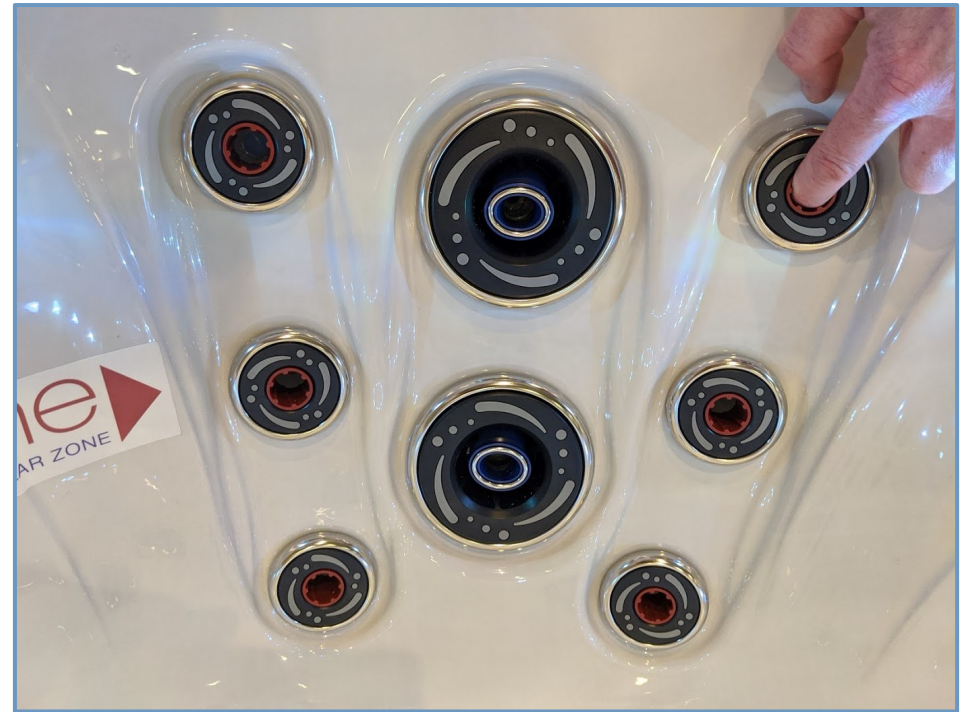

# Crown Series — SPIRIT

HIGH-FLOW THERAPY | CONSTANTCLEAN+® | MICROSILK®

FEATURING

**HIGH-FLOW THERAPY:**

EXPANDED H.O.T. ZONES®

DFC VALVES

**CONSTANTCLEAN+®**

**MICROSILK®**

## H.O.T. Zones—The Soak is Everything!

Marquis' unique Hot Output Therapy (H.O.T.) Zones have been expanded for the Crown Series

**NEW**