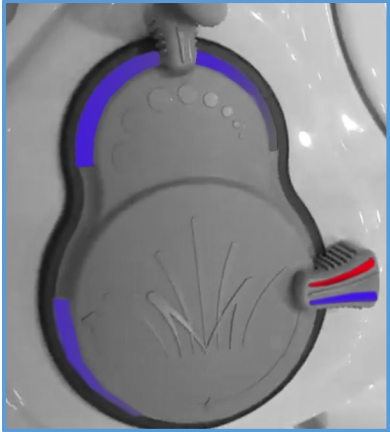

## H.O.T. Zones—The Soak is Everything!

Marquis' unique Hot Output Therapy (H.O.T.) Zones have been expanded for the Crown Series

**NEW**

## D.F.C—Dynamic Flow Control

NEW PROPRIETARY valving system that changes EVERYTHING!

**NEW**

## Lighting—The JEWEL in the CROWN

**NEW**

MicroSilk®

Marquis has pioneered the new option of **MicroSilk®**, a skin care treatment and rejuvenation system!  
Available on select **Marquis Elite®** units, ALL **Vectorz1®** and ALL **Crown Series®** spas.